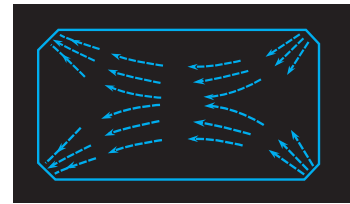

The powder coating process begins and ends at this point: parts travel by conveyor through a 5-step cleaning process, the FoxGard spray booth and finally the curing oven.

**OUTSTANDING WARRANTY PROTECTION**

# Fox WaterFall Circulation

*more effective filtration*

The Fox “WaterFall” Circulation System provides highly effective and efficient corner-to-corner circulation because water “falls” from one end of the pool to the other. All filtered water is returned at one end while two skimmers at the other end receive the water. The smooth, curved transition, from walls to the corners, assures maximum performance. Pools are easily treated with chemicals and, in heated pools, no hot spots can be created. This system is standard with all Fox rectangular type pools over 800 square feet and optional with all others.