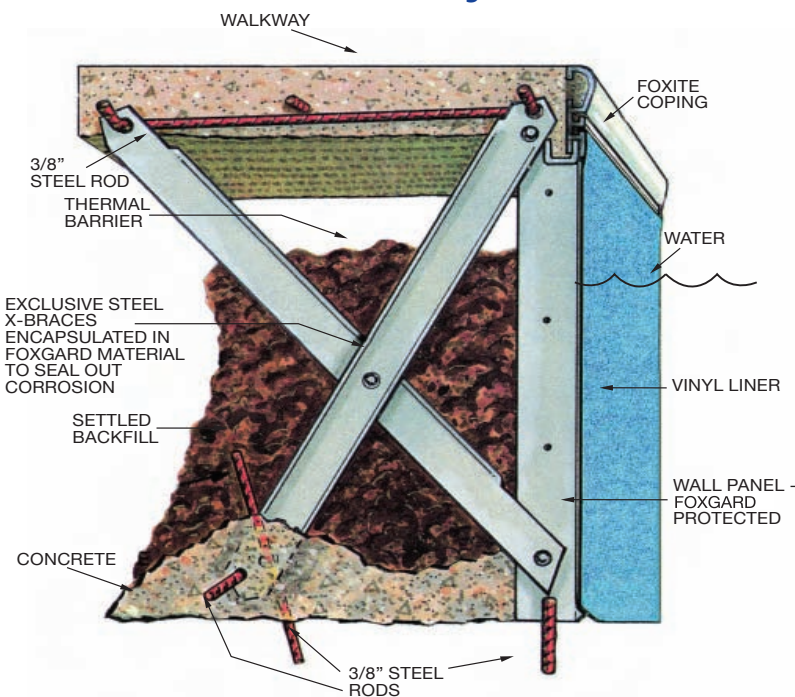

cross section cutaway

Architects use X-bracing where high strength is needed to support tall buildings and structures with high stress.