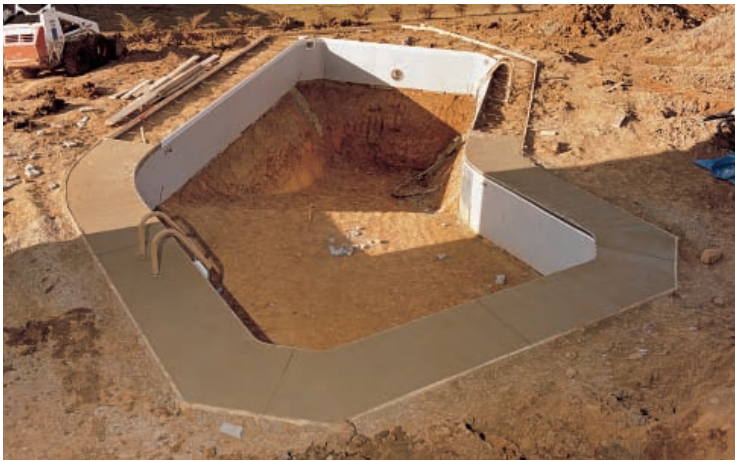

## a notice to readers

Although the safety line and floats should remain on the pool at all times, some have been removed for photographic purposes only. Safety lines and floats must be permanently attached whenever the pool is in use. Fox Pool Corporation strongly recommends the use of handrails or grab rails with all pool stairs and ladders for user safety and convenience.

Your swimming pool holds thousands of gallons of water while holding back thousands of pounds of earth. In order to ensure structural integrity over many years it is important that your pool walls will remain intact regardless of external forces. With the Fox X-Brace™ technology you get just that. Patented by Fox, the X-Brace™ structure provides 100% support for your pool walls and pool deck without concern for internal or external pressures. Don't be fooled by imitations, demand the "original" X-Brace™ only available from Fox.

### **the benefits of the Fox X-Brace® design**

- Self-supporting structure at all times
- Integral deck support
- Your pool deck can be poured immediately without waiting for the ground to settle
- Withstands frost upheaval
- The pool can be drained without worry of collapse
- The pool retains its original shape, protecting your investment

### **Fox X-Brace® details**

- Pool panels are supported every 2 feet by welded-on Z Bar stiffeners
- The X-Braces™ are bolted to panels using heavy duty corrosion resistant bolts
- Steel rods and "S" hooks anchor the X-Brace™ and the pool wall to the ground
- A concrete footer or foundation is poured around the perimeter of the pool, creating a permanent "foundation"
- Pool can be backfilled with or without water
- More reinforcing rod is added to connect the top of the X-Braces™ to the deck structure
- The concrete deck encapsulates the X-Braces™ and reinforcing rod to form a unitary structure
- Backfill settles over time forming a thermal barrier between the deck and the ground to protect against frost upheaval