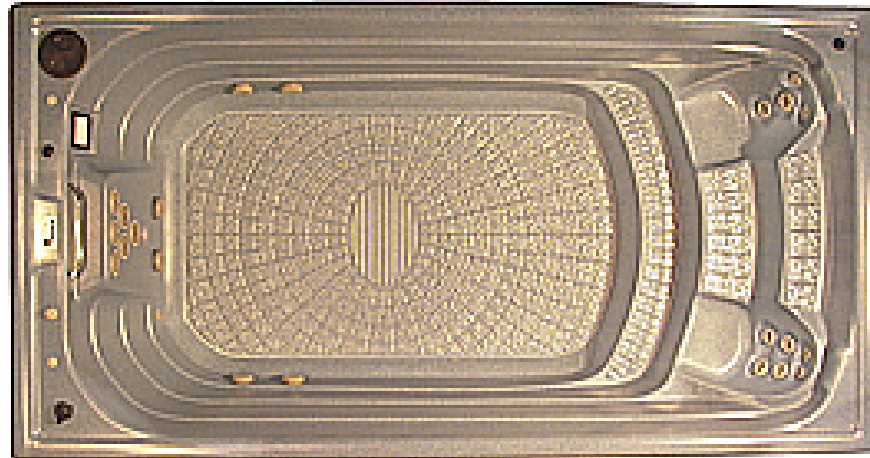

The Royal SwimSPA

The Royal Swim Spa

Innovative engineering brings the best of both fitness and relaxation together the ultimate Royal Swim Spa. Ergonomically designed seating is ideal for "hot tub only" mode. Operating on a 60 amp, 240 volt service allows conventional installation. Strategically engineered, the six turbo jets provide both bottom lift and direct force for optimal workout dynamics.

A dedicated pump system provides output flexibility from 0 to more that 1000 gallons per minute to challenge any level swimmer. Pump, motor and electrical equipment are located at the opposite end from steps for easy access. The Swim Spa measures 15' x 7'10" x 4'. Year round use for the whole family. Swim a mile, without making a turn. Available in Sahara Quarite and Caribbean Quarite.

SwimSpa Features:

- Shell Size 15' x 7'10" x 48"
- Overall Size 15' x 7'10" x 50.5"
- Water fill 1,950 US Gal
- Wooden cabinet (Spruce)
- 16 jets